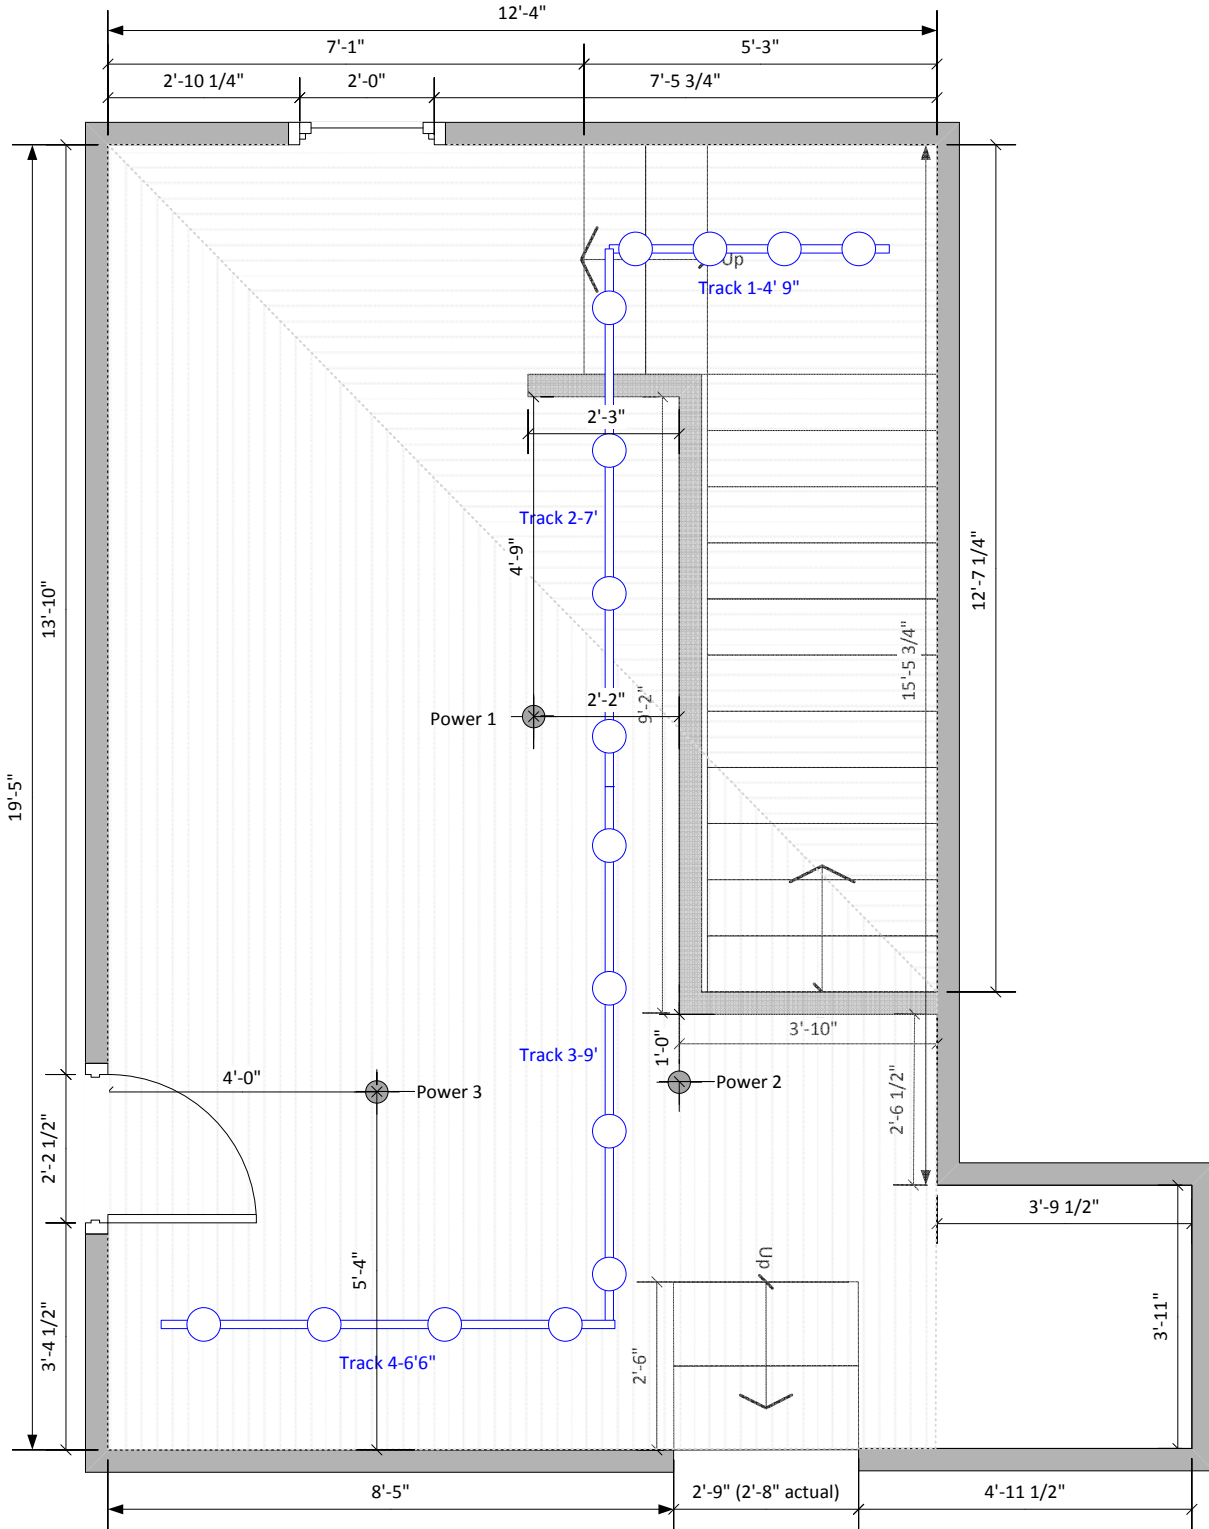

Sammet Project Room

	<p>Ceiling Power Use Power 1 for Monorail</p>
<p>Track 2 and 3 plus LED Generator span 16'</p>	